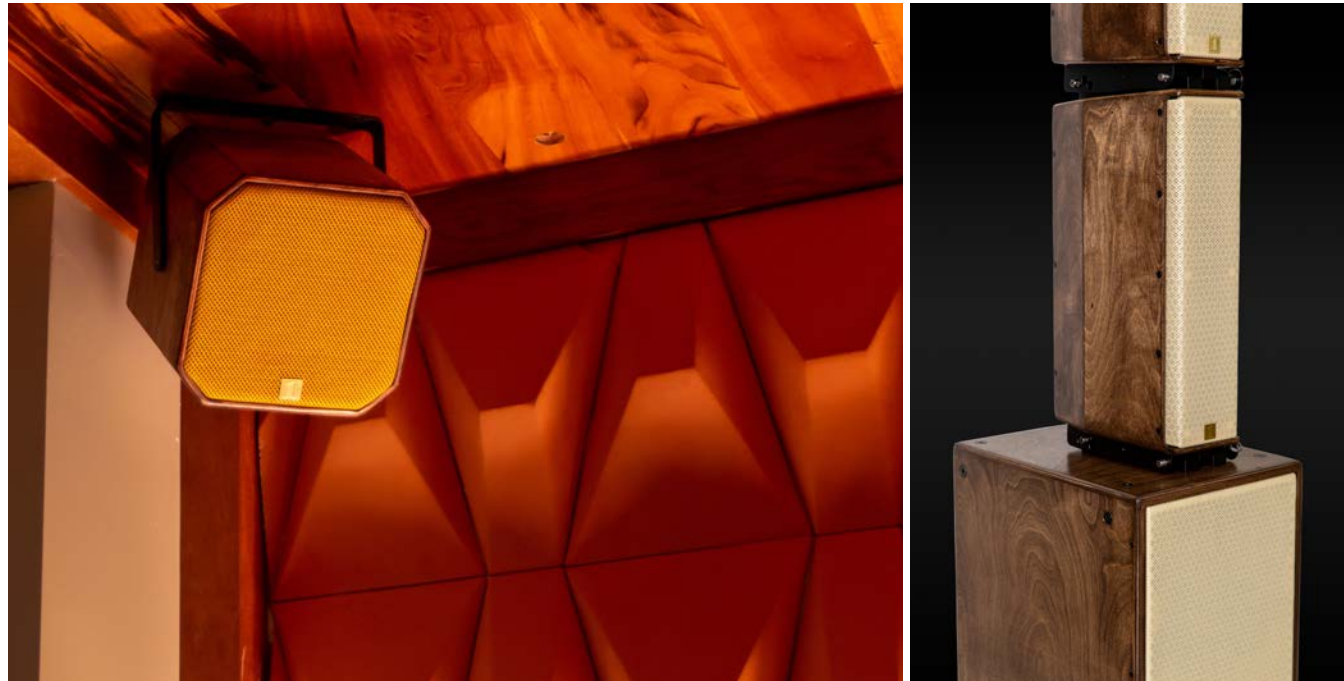

A large, stylized number '1' in a gold color. The top of the '1' is curved, and it sits on a horizontal gold bar. Below the bar, the word 'SOUND' is written in a bold, black, serif font.

1 SOUND

Custom Catalog

1 SOUND Custom Shop

DRIVEN BY OUR PASSION FOR THE CRAFT

At 1 SOUND, we offer all of our products in custom color variations and natural wood finishes. We are happy to work with clients to ensure that their design goals are satisfied. Our local sourcing of building materials allows us to manufacture custom orders with a quicker turnaround. With 1 SOUND Custom Shop, you can have an aesthetically individualized audio system, hand built with 1 SOUND's signature sound.

CUSTOM COLORS

Want a custom color speaker?

We stock various fabric grille colors in order to bring you custom colored speakers quickly.

If you need something more specific, send us a sample or photo of the color you would like and we would love to create the perfect fit for you.